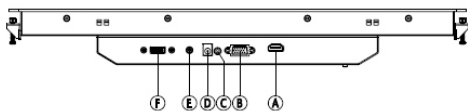

Panel-Monitor IPM-19TWK

Edelstahl

Oben

Frontansicht

Abmessungen in mm [Inch]

Unten

- Ⓐ HDMI Ⓑ VGA Ⓒ AUDIO IN Ⓓ DC12V Ⓔ Ground Ⓕ USB for touch
- ① Power ② Enter ③ Up ④ Down ⑤ Menu

Abmessungen Ausbruch