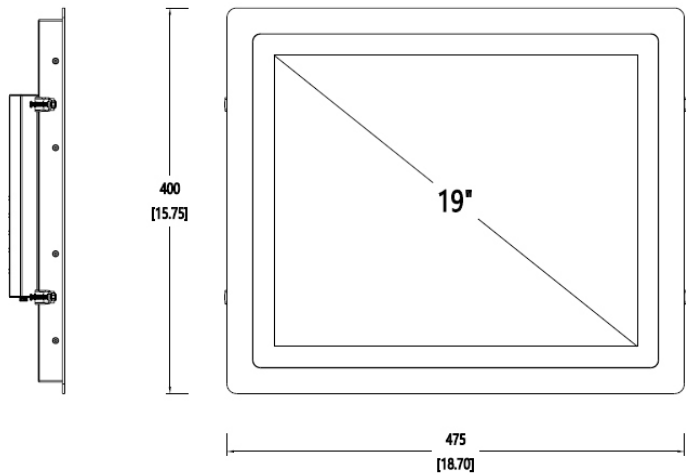

Panel-Monitor IPM-19TWK

Edelstahl

Oben

Frontansicht

Abmessungen in mm [Inch]

Unten

- Ⓐ HDMI Ⓑ VGA Ⓒ AUDIO IN Ⓓ DC12V Ⓔ Ground Ⓕ USB for touch
- ① Power ② Enter ③ Up ④ Down ⑤ Menu

Abmessungen Ausbruch