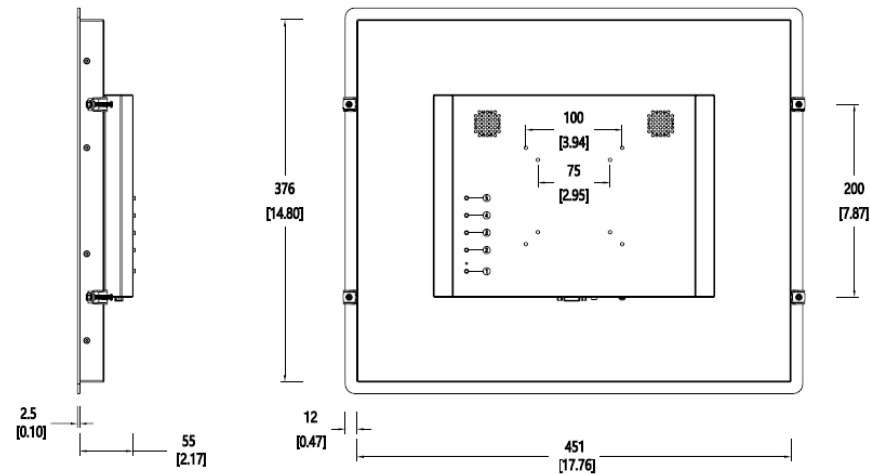

Panel-Monitor IPM-19TWK

Edelstahl

Oben

Frontansicht

Abmessungen in mm [Inch]

Unten

- Ⓐ HDMI Ⓑ VGA Ⓒ AUDIO IN Ⓓ DC12V Ⓔ Ground Ⓕ USB for touch
- ① Power ② Enter ③ Up ④ Down ⑤ Menu

Abmessungen Ausbruch