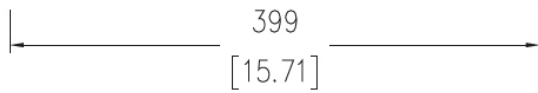

IPC-P15-T wide

Panel-PC 15,6" widescreen

Rear View