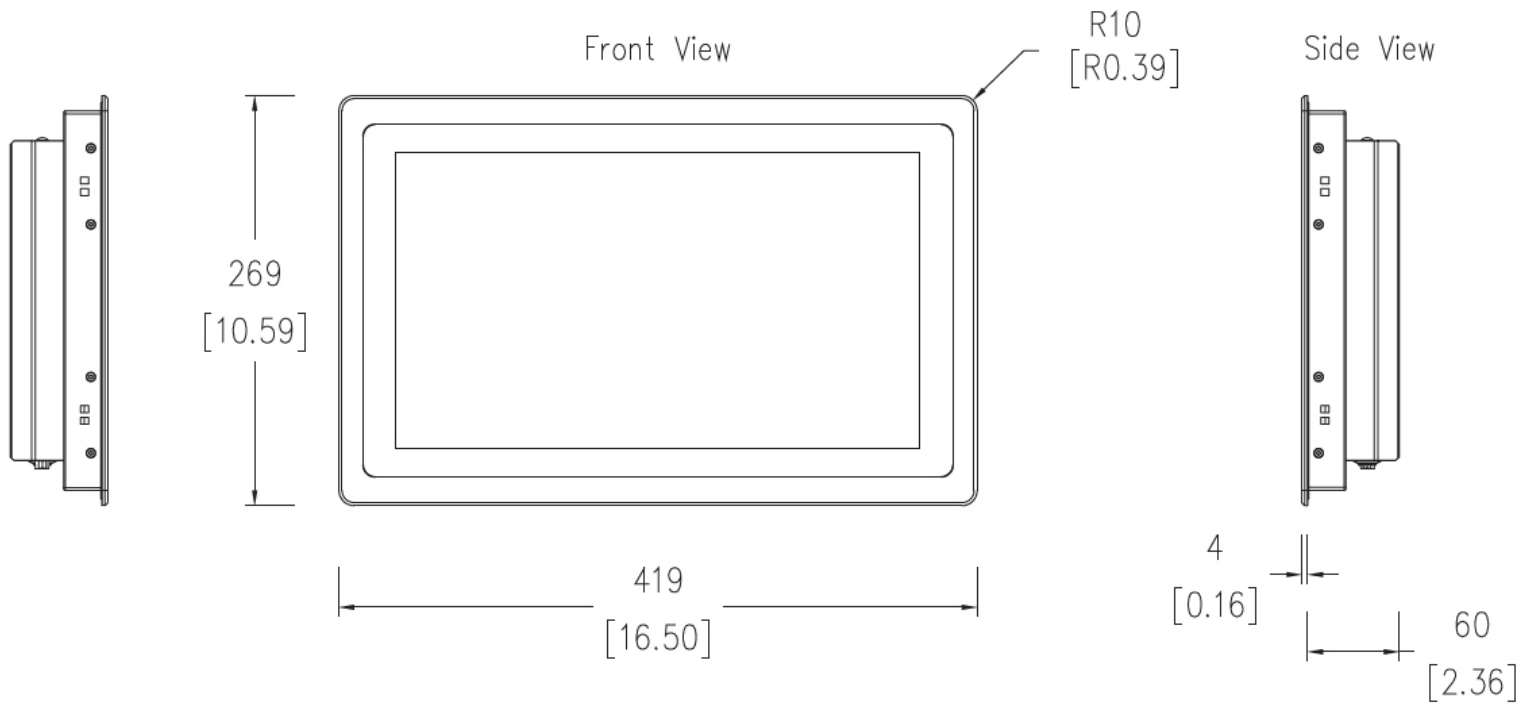

dimensions in mm [Inch]

Bottom View