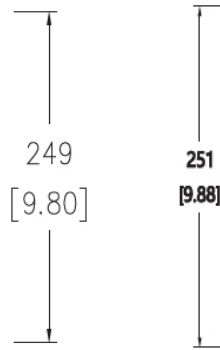

# IPC-P15-T wide

Panel-PC 15,6" widescreen

dimensions in mm [Inch]

Bottom View

Top View

## Panel-PC 15,6" widescreen

Rear View

Cutout Dimension