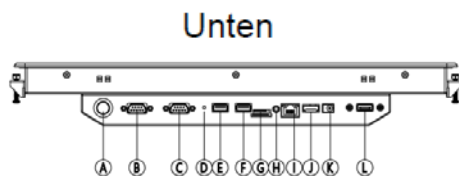

Android PC

IPC-A15-6T

15.6"

Abmessungen in mm [Inch]

Abmessungen Ausbruch

- Ⓐ ON/OFF Ⓑ UART(TTL) Ⓒ UART(TTL) Ⓓ Ground Ⓔ USB Ⓕ USB
- Ⓔ TF card Ⓗ Line-out Ⓘ LAN Ⓢ HDMI Ⓚ DC12V5A Ⓛ USB