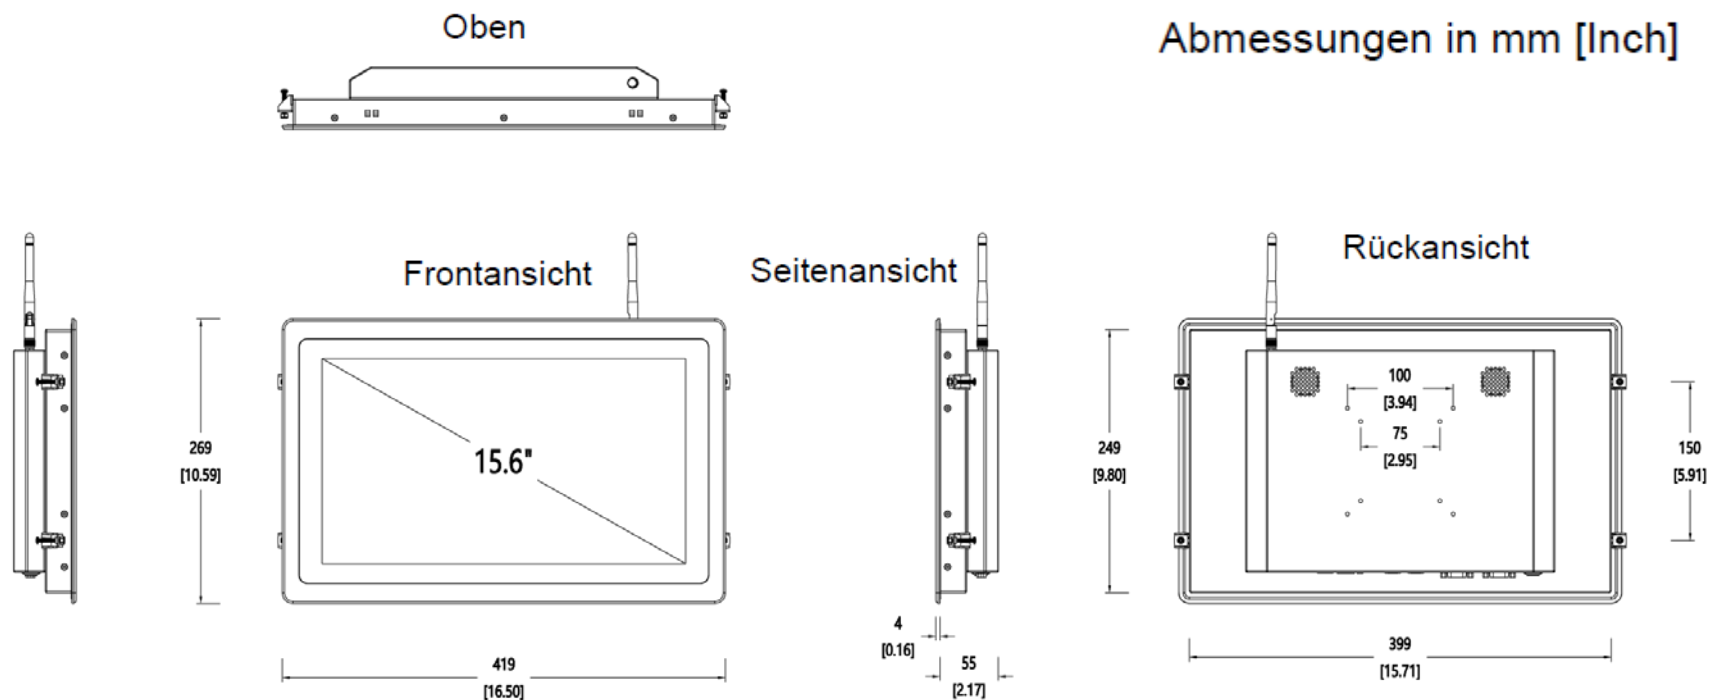

Android PC

IPC-A15-6T

15.6"

Abmessungen in mm [Inch]

Abmessungen Ausbruch

- Ⓐ ON/OFF Ⓑ UART(TTL) Ⓒ UART(TTL) Ⓓ Ground Ⓔ USB Ⓕ USB
- Ⓔ TF card Ⓗ Line-out Ⓘ LAN Ⓢ HDMI Ⓚ DC12V5A Ⓛ USB